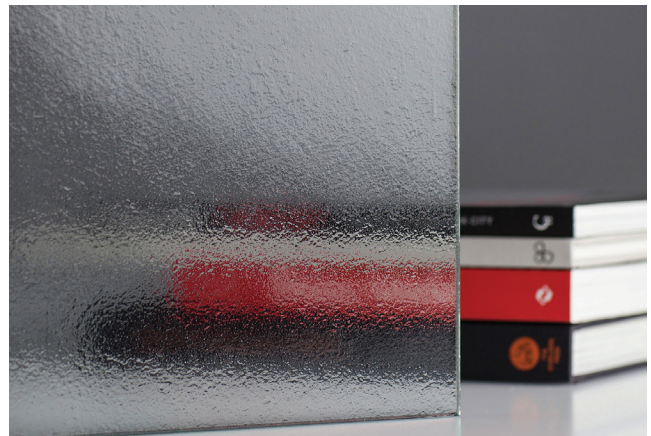

FULL SHEET PATTERN ORIENTATION

NOTE: THE ABOVE ILLUSTRATION IS FOR ORIENTATION ONLY.
ACTUAL PATTERN MAY VARY FROM PATTERN SHOWN.

DETAIL 1:1

SWATCH

PART #: 951-00034

MATERIAL: CLASSIC MONOLITHIC

PATTERN: VALENCIA

SHEET DIMENSIONS: 53" X 108"
(1345mm x 2743mm)

SHEET THICKNESS*: _____

*Valencia available in a variety of sheet thicknesses, which can impact the overall appearance of the texture. Shown in 1/4" (6 mm) thickness.