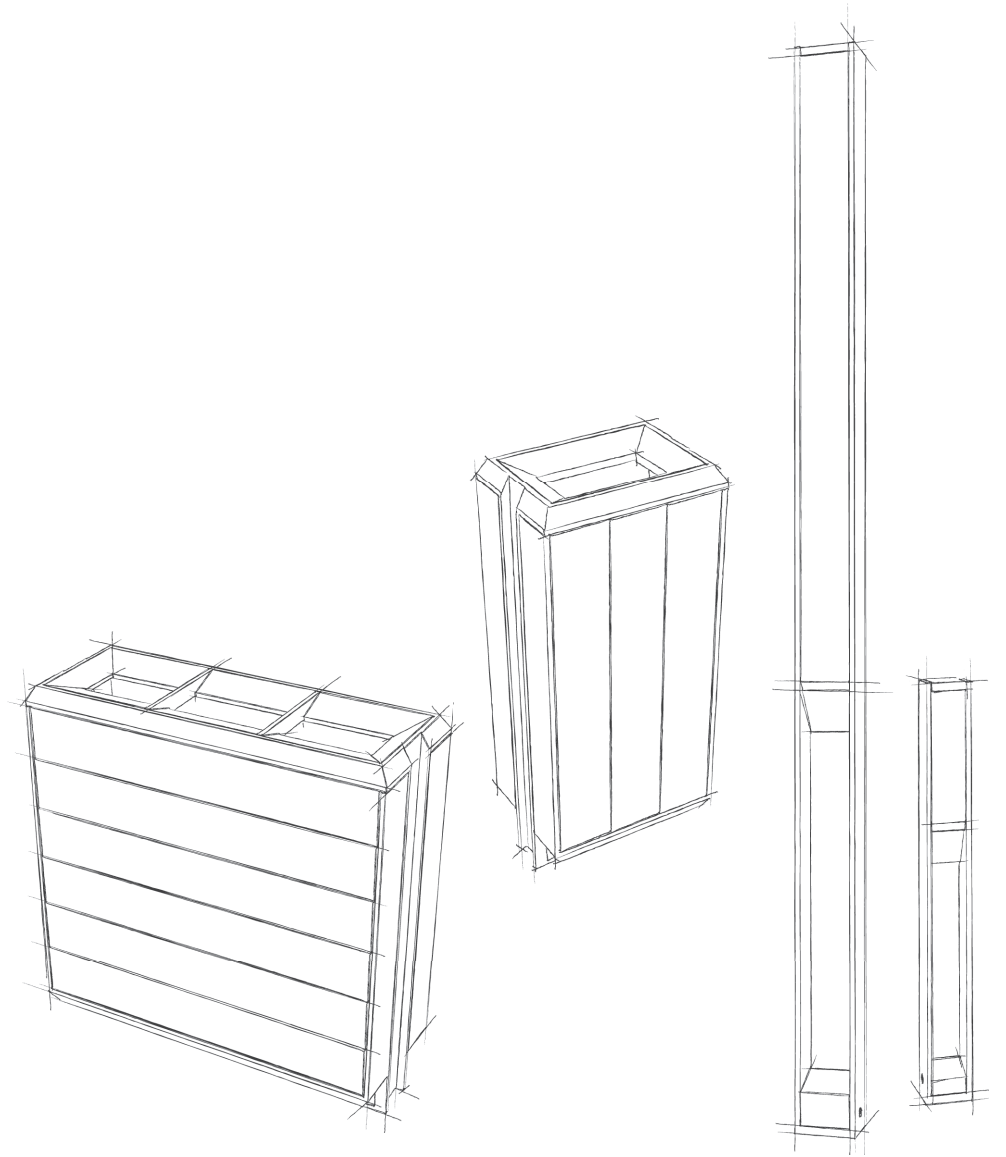

It's Hip To Be Square

APEX TABLE ENSEMBLE AND BENCHES

FORMS+SURFACES®

apex

Designed to seat up to eight people, Apex Table Ensembles offer ample room for dining and socializing. Apex Benches expand the group's seating capabilities and make it a match for gathering spaces of all kinds.

Apex Table Ensemble

Elements: table with 2–4 matching benches;
wheelchair access with 3 benches

Optional: table only (for use with chairs)

Dimensions: table top 48" square; benches 40"

Slats: FSC® 100% Jatoba hardwood

Frame: powdercoated aluminum

Detail: aluminum pinstripe between slats

Installation: surface mount

Apex Bench

Design: backless bench; 72" length

Slats: FSC® 100% Jatoba hardwood

Frame: powdercoated aluminum

Detail: aluminum pinstripe between slats

Configurations: stand-alone or

end-to-end connection

Installation: surface mount

Apex Table Ensemble

Apex Bench

Coming soon: Apex litter and recycling receptacles, light bollard and pedestrian lighting

FORMS+SURFACES®