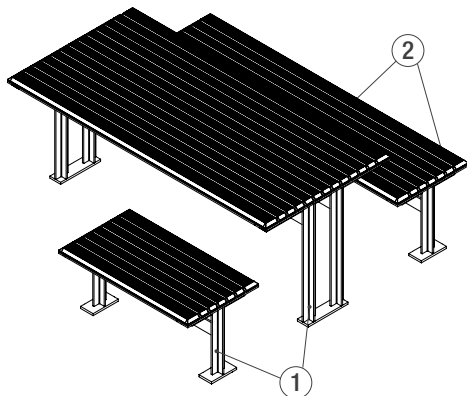

**KNIGHT TABLE ENSEMBLE, BACKLESS,
ALUMINUM SLATS**

Powdercoat Color Options

Please select **one** option for each component below and write in specified color.

1 Frame/Armrest

Standard Texture from F+S Powdercoat Chart

☐ _____

Custom RAL Powdercoat Color *(subject to upcharge)*

☐ _____

2 Aluminum Slats *(when specified)*

Standard Texture from F+S Powdercoat Chart

☐ _____

Custom RAL Powdercoat Color *(subject to upcharge)*

☐ _____

Umbrella Hole and Sleeve

For use with the Soleris Sunshade. Subject to upcharge.

☐ Specified

☐ Not Specified