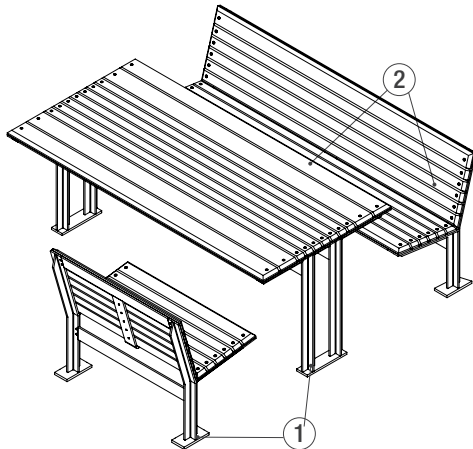

PROJECT NAME: _____

DATE: _____

JOB LOCATION: _____

COMPANY: _____

SPECIFIER: _____

PLEASE USE ADOBE READER OR ADOBE ACROBAT TO FILL OUT AND SAVE FORM. USING OTHER PROGRAMS COULD RESULT IN UNSAVED DATA.

MODEL

QUANTITY	MODEL	
_____	STKNI-72BW	Knight Table Ensemble, backed benches, FSC® 100% Cumaru hardwood slats
_____	STKNI-72BW-ADA	Knight Table Ensemble, backed benches with ADA option, FSC® 100% Cumaru hardwood slats
_____	STKNI-72BA	Knight Table Ensemble, backed benches, extruded aluminum slats
_____	STKNI-72BA-ADA	Knight Table Ensemble, backed benches, with ADA option, extruded aluminum slats
_____	STKNI-72NW	Knight Table Ensemble, backless benches, FSC® 100% Cumaru hardwood slats
_____	STKNI-72NW-ADA	Knight Table Ensemble, backless benches with ADA option, FSC® 100% Cumaru hardwood slats
_____	STKNI-72NA	Knight Table Ensemble, backless benches, extruded aluminum slats
_____	STKNI-72NA-ADA	Knight Table Ensemble, backless benches with ADA option, extruded aluminum slats

OPTIONS

**KNIGHT TABLE ENSEMBLE, BACKED WITH ADA OPTION,
FSC® 100% CUMARU HARDWOOD SLATS**