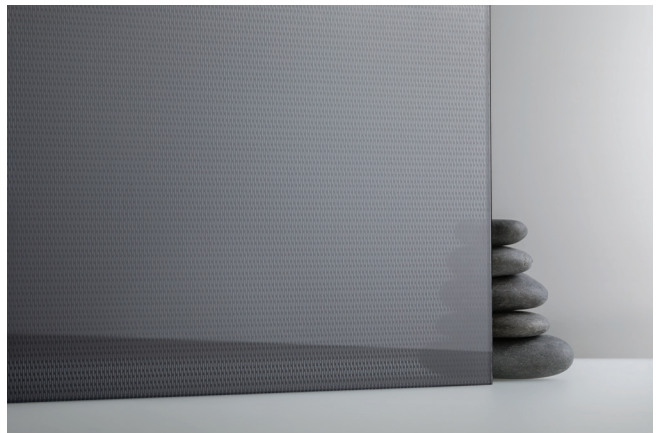

FULL SHEET PATTERN ORIENTATION

NOTE: THE ABOVE ILLUSTRATION IS FOR ORIENTATION ONLY. ACTUAL PATTERN MAY VARY FROM PATTERN SHOWN.

DETAIL 1:1

PROFILE 1:1

SWATCH

PART #: VAMVS15274

MATERIAL: VIVITELA MESH

PATTERN: OVERLAY

COLOR: NICKEL SILVER

CONFIGURATION: VIEW

SHEET DIMENSIONS: 60" X 120" X .370"

(1524 mm X 3048 mm X 9.4 mm)

QTY: \_\_\_\_\_

APPROVED BY: \_\_\_\_\_

UNLESS OTHERWISE SPECIFIED, DIMENSIONS ARE IN INCHES		<b>FORMS+SURFACES</b> ® 30 Pine Street, Pittsburgh, PA 15223 Tel(800) 451-0410 Fax(412) 781-7840	
TOLERANCES (UNLESS OTHERWISE SPECIFIED): FRACTIONAL: ±1/8" ANGULAR/BEND: ±1° TWO PLACE DECIMAL: ±.030 THREE PLACE DECIMAL: ±.020		NAME	DATE
MATERIAL: VIVITELA MESH		DWN	NQ 11/13/2020
PATTERN: OVERLAY		DO NOT SCALE DRAWING	
WEIGHT: -		PROPRIETARY AND CONFIDENTIAL	
SOURCE: -		THE INFORMATION CONTAINED IN THIS DRAWING IS THE SOLE PROPERTY OF FORMS+SURFACES. ANY REPRODUCTION IN PART OR AS A WHOLE WITHOUT WRITTEN PERMISSION IS PROHIBITED.	
SCALE: N.T.S		SIZE	DWG. NO.
		B	000
		REV	SHEET
		000	1 OF 1