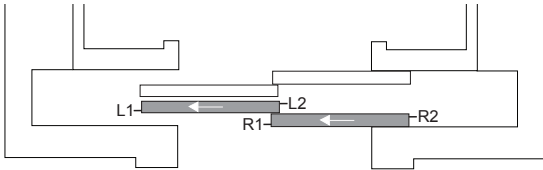

Mark your elevator opening dimension.

- 3'0" x 7'0"
- 3'0" x 8'0"
- 3'0" x 9'0"
- 3'6" x 7'0"

- 3'6" x 8'0"
- 3'6" x 10'0"
- 4'0" x 7'0"
- 4'0" x 8'0"

Custom size _____

Custom elevator door skin sizes are available by special order. Please call to confirm available sizes for your particular application. Single-speed side-opening doors are limited to a maximum door skin sheet width of 48" including returns.

DOOR OPENING STYLES

Choose **one** door opening style for your elevator project.

Note: L1, L2, R1, R2 indicate the door edges.

Right-Hand Side Opening

Center Opening

Left-Hand Side Opening

Custom: fill in drawing below & please call to discuss project details.

RETURN EDGES

Select **one** return option for each door edge (L1, L2, R1, R2). Fill out dimensions for A, B, C (if applicable).

L-Shaped Return

U-Shaped Return

Left Door

- L1
 "L" return "U" return
- L2
 "L" return "U" return