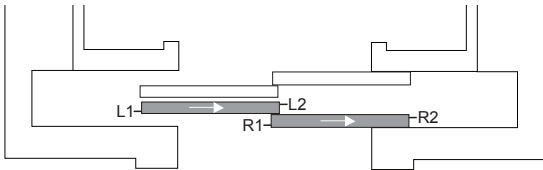

Mark your elevator opening dimension.

- 3'0" x 7'0"
- 3'0" x 8'0"
- 3'0" x 9'0"
- 3'6" x 7'0"

- 3'6" x 8'0"
- 3'6" x 10'0"
- 4'0" x 7'0"
- 4'0" x 8'0"

Custom size _____

Custom elevator door skin sizes are available by special order. Please call to confirm available sizes for your particular application. Single-speed side-opening doors are limited to a maximum door skin sheet width of 48" including returns.

DOOR OPENING STYLES

Choose **one** door opening style for your elevator project.

Note: L1, L2, R1, R2 indicate the door edges.

Right-Hand Side Opening

Center Opening

Left-Hand Side Opening

Custom: fill in drawing below & please call to discuss project details.

RETURN EDGES

Select **one** return option for each door edge (L1, L2, R1, R2). Fill out dimensions for A, B, C (if applicable).

L-Shaped Return

U-Shaped Return

Left Door

- L1
 "L" return "U" return
- L2
 "L" return "U" return