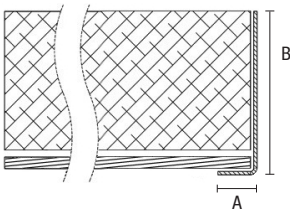

Mark your elevator opening dimension.

- 3'0" x 7'0"
- 3'0" x 8'0"
- 3'0" x 9'0"
- 3'6" x 7'0"

- 3'6" x 8'0"
- 3'6" x 10'0"
- 4'0" x 7'0"
- 4'0" x 8'0"

Custom size _____

Custom elevator door skin sizes are available by special order. Please call to confirm available sizes for your particular application. Single-speed side-opening doors are limited to a maximum door skin sheet width of 48" including returns.

DOOR OPENING STYLES

Choose **one** door opening style for your elevator project.

Note: L1, L2, R1, R2 indicate the door edges.

Right-Hand Side Opening

Center Opening

Left-Hand Side Opening

Custom: fill in drawing below & please call to discuss project details.

RETURN EDGES

Select **one** return option for each door edge (L1, L2, R1, R2). Fill out dimensions for A, B, C (if applicable).

L-Shaped Return

U-Shaped Return

Left Door

- L1
 "L" return "U" return
- L2
 "L" return "U" return