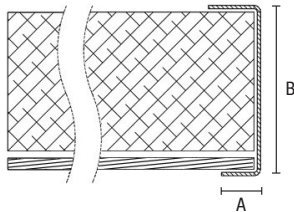

Mark your elevator opening dimension.

- 3'0" x 7'0"
- 3'0" x 8'0"
- 3'0" x 9'0"
- 3'6" x 7'0"

- 3'6" x 8'0"
- 3'6" x 10'0"
- 4'0" x 7'0"
- 4'0" x 8'0"

Custom size _____

Custom elevator door skin sizes are available by special order. Please call to confirm available sizes for your particular application. Single-speed side-opening doors are limited to a maximum door skin sheet width of 48" including returns.

DOOR OPENING STYLES

Choose **one** door opening style for your elevator project.

Note: L1, L2, R1, R2 indicate the door edges.

Right-Hand Side Opening

Center Opening

Left-Hand Side Opening

Custom: fill in drawing below & please call to discuss project details.

RETURN EDGES

Select **one** return option for each door edge (L1, L2, R1, R2). Fill out dimensions for A, B, C (if applicable).

L-Shaped Return

U-Shaped Return

Left Door

- L1
 "L" return "U" return
- L2
 "L" return "U" return