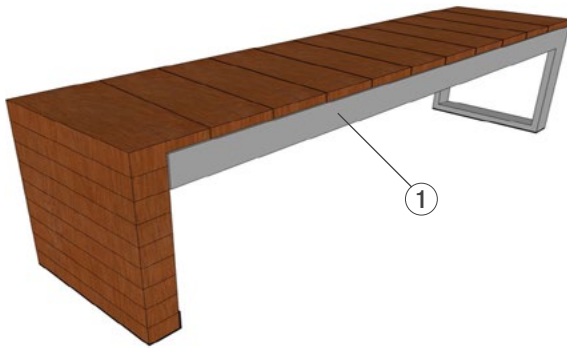

QUANTITY	MODEL	
_____	SBDUO-72PC	Duo Bench, powdercoated stainless steel frame, FSC® 100% Cumaru hardwood seat and end
_____	SBDUO-72SC	Duo Bench, polished stainless steel frame, FSC® 100% Cumaru hardwood seat and end

FSC License Code: FSC-C004453

OPTIONS

DUO BENCH, POLISHED STAINLESS STEEL FRAME, FSC 100% CUMARU HARDWOOD SEAT AND END

①

Frame Powdercoat Colors (SBDUO-72PC only)

Please select one option below.

Standard Texture/Gloss from Forms+Surfaces Powdercoat Chart