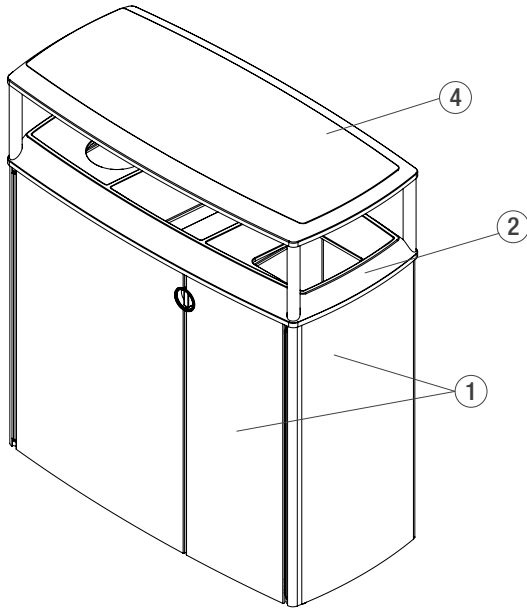

- RAL Color: \_\_\_\_\_

FIG. 3: TRANSIT RECEPTACLE, TRI-STREAM WITH WASTE SPECIFIC OPENINGS WITH RAIN COVER

FIG. 4: GRAPHIC EXAMPLES

Dual-Stream Graphics (SLTRA-4020): Examples

Tri-Stream Graphics, Waste Specific Openings (SLTRA-180)

Tri-Stream Graphics, Rectangular Openings (SLTRA-320): Examples

3

Graphics Message & Background Color Options

Please select a message and background color for Graphics; for dual-stream, SLTRA-4020, select A and B; for tri-stream, SLTRA-320, select A, B, and C. **NOTE:** All letters and symbols are white; specified color is for the graphic's background. Please see Figure 3 for graphic examples.