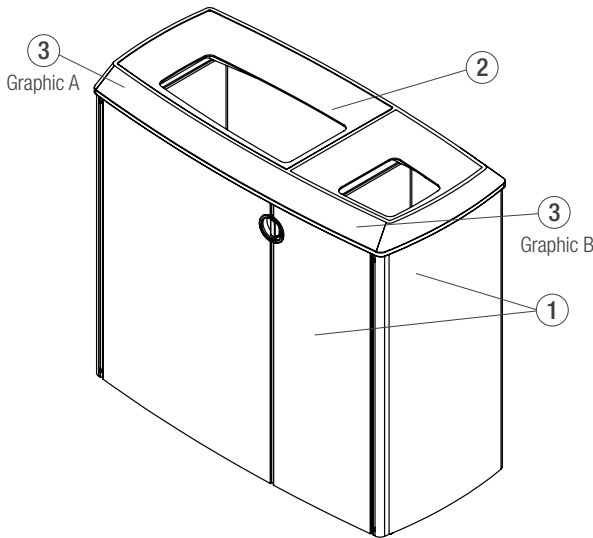

PROJECT NAME: _____

DATE: _____

JOB LOCATION: _____

COMPANY: _____

PLEASE USE ADOBE READER OR ADOBE ACROBAT TO FILL OUT AND SAVE FORM. USING OTHER PROGRAMS COULD RESULT IN UNSAVED DATA.

MODEL

QUANTITY MODEL

- _____ SLTRA-4020 Transit Litter & Recycling Receptacle, dual-stream, stainless steel
- _____ SLTRA-180 Transit Litter & Recycling Receptacle, tri-stream, waste-specific openings, stainless steel
- _____ SLTRA-320 Transit Litter & Recycling Receptacle, tri-stream, rectangular openings, stainless steel

OPTIONS

FIG. 1: TRANSIT RECEPTACLE, DUAL-STREAM