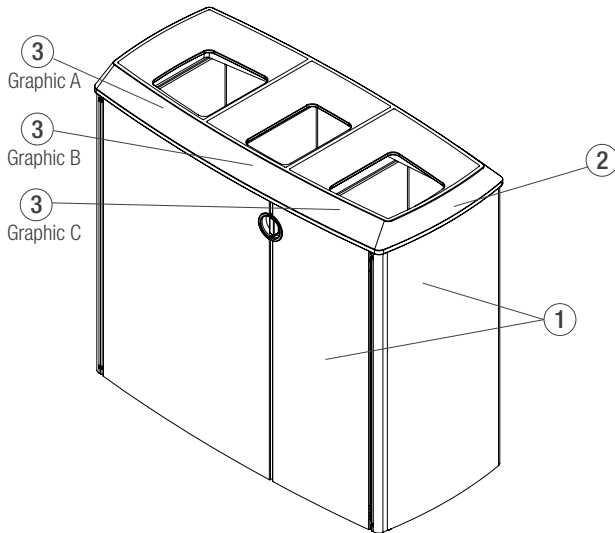

**MODEL**

**QUANTITY MODEL**

- \_\_\_\_\_ SLTRA-4020 Transit Litter & Recycling Receptacle, dual-stream, stainless steel
- \_\_\_\_\_ SLTRA-180 Transit Litter & Recycling Receptacle, tri-stream, waste-specific openings, stainless steel
- \_\_\_\_\_ SLTRA-320 Transit Litter & Recycling Receptacle, tri-stream, rectangular openings, stainless steel

**OPTIONS**

**FIG. 1: TRANSIT RECEPTACLE, DUAL-STREAM**

**FIG. 2: TRANSIT RECEPTACLE, TRI-STREAM WITH RECTANGULAR OPENINGS**

①

**Body Finish Options**

Please select one option below.

**Stainless Steel Finish**