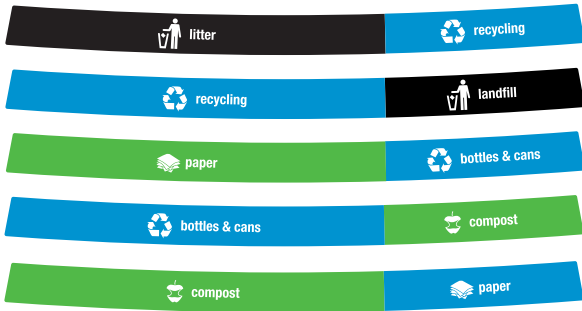

- RAL Color: \_\_\_\_\_

FIG. 3: TRANSIT RECEPTACLE, TRI-STREAM WITH WASTE SPECIFIC OPENINGS WITH RAIN COVER

FIG. 4: GRAPHIC EXAMPLES

Dual-Stream Graphics (SLTRA-4020): Examples

Tri-Stream Graphics, Waste Specific Openings (SLTRA-180)

Tri-Stream Graphics, Rectangular Openings (SLTRA-320): Examples

3

Graphics Message & Background Color Options

Please select a message and background color for Graphics; for dual-stream, SLTRA-4020, select A and B; for tri-stream, SLTRA-320, select A, B, and C. **NOTE:** All letters and symbols are white; specified color is for the graphic's background. Please see Figure 3 for graphic examples.