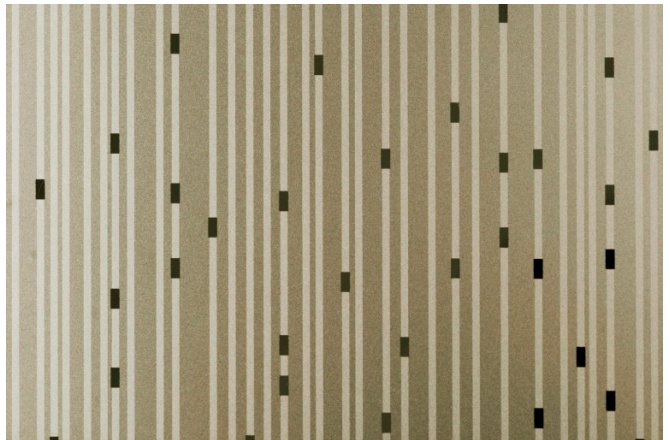

FULL SHEET PATTERN ORIENTATION

NOTE: THE ABOVE ILLUSTRATION IS FOR ORIENTATION ONLY. ACTUAL PATTERN MAY VARY FROM PATTERN SHOWN.

DETAIL 1:1

PROFILE 1:1

SWATCH

PART #: 99324-037  
 MATERIAL: FUSED WHITE GOLD  
 FINISH: MIRROR  
 PATTERN: CITY LIGHTS  
 SHEET DIMENSIONS: 48" X 120" X .032"  
 QTY: \_\_\_\_\_

APPROVED BY: \_\_\_\_\_

UNLESS OTHERWISE SPECIFIED, DIMENSIONS ARE IN INCHES		<b>FORMS+SURFACES</b> ® 30 Pine Street, Pittsburgh, PA 15223 Tel(800) 451-0410 Fax(412) 781-7840	
TOLERANCES (UNLESS OTHERWISE SPECIFIED): FRACTIONAL: ±1/4 ANGULAR/BEND: ±1° TWO PLACE DECIMAL: ±.030 THREE PLACE DECIMAL: ±.020		NAME	DATE
MATERIAL: FUSED WHITE GOLD		DWN	JS 06/20/2011
PATTERN: CITY LIGHTS		DO NOT SCALE DRAWING	
WEIGHT: -		PROPRIETARY AND CONFIDENTIAL	
SOURCE: -		THE INFORMATION CONTAINED IN THIS DRAWING IS THE SOLE PROPERTY OF FORMS+SURFACES. ANY REPRODUCTION IN PART OR AS A WHOLE WITHOUT WRITTEN PERMISSION IS PROHIBITED.	
SCALE: N.T.S		SIZE	DWG. NO.
		B	000
		REV	SHEET
		000	1 OF 1