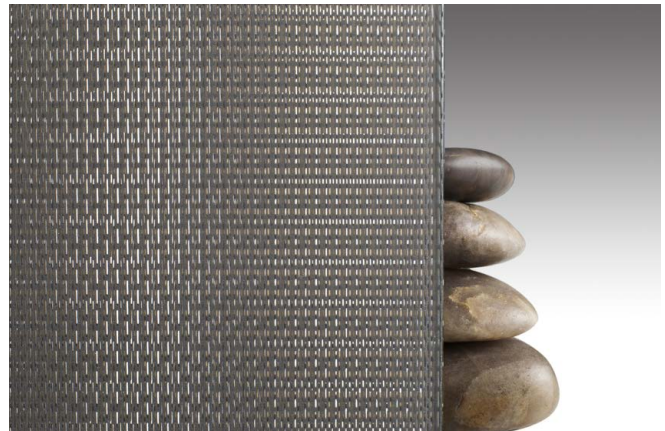

FULL SHEET PATTERN ORIENTATION

NOTE: THE ABOVE ILLUSTRATION IS FOR ORIENTATION ONLY. ACTUAL PATTERN MAY VARY FROM PATTERN SHOWN.

DETAIL 1:1

PROFILE 1:1

SWATCH

PART #: VGR10236

MATERIAL: VIVITELA MESH

PATTERN: OVERLAY

COLOR: NICKEL SILVER

CONFIGURATION: REFLECT

SHEET DIMENSIONS: 60" X 120" X .370"

(1524 mm X 3048 mm X 9.4 mm)

QTY: _____

APPROVED BY: _____

UNLESS OTHERWISE SPECIFIED, DIMENSIONS ARE IN INCHES		FORMS+SURFACES ® 30 Pine Street, Pittsburgh, PA 15223 Tel(800) 451-0410 Fax(412) 781-7840	
TOLERANCES (UNLESS OTHERWISE SPECIFIED): FRACTIONAL: ±1/8" ANGULAR/BEND: ±1° TWO PLACE DECIMAL: ±.030 THREE PLACE DECIMAL: ±.020		NAME	DATE
MATERIAL: VIVITELA MESH		DWN	JS 04/06/2018
PATTERN: OVERLAY		DESCRIPTION: VIVIDGLASS	
WEIGHT: -		DO NOT SCALE DRAWING	
SOURCE: -		PROPRIETARY AND CONFIDENTIAL	
SCALE: N.T.S		SIZE	DWG. NO.
		B	000
		REV	SHEET
		000	1 OF 1