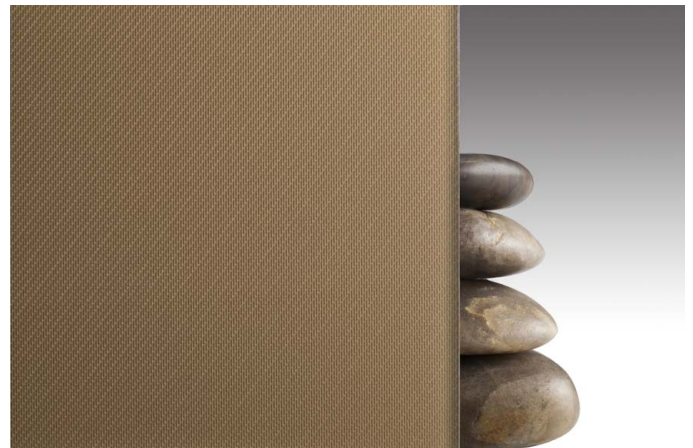

FULL SHEET PATTERN ORIENTATION

NOTE: THE ABOVE ILLUSTRATION IS FOR ORIENTATION ONLY. ACTUAL PATTERN MAY VARY FROM PATTERN SHOWN.

DETAIL 1:1

PROFILE 1:1

SWATCH

PART #: VGR11186

MATERIAL: VIVITELA MESH

PATTERN: TWILL

COLOR: BRONZE

CONFIGURATION: REFLECT

SHEET DIMENSIONS: 60" X 120" X .300"

(1524 mm X 3048 mm X 7.6 mm)

QTY: \_\_\_\_\_

APPROVED BY: \_\_\_\_\_

UNLESS OTHERWISE SPECIFIED, DIMENSIONS ARE IN INCHES		<b>FORMS+SURFACES</b> ® 30 Pine Street, Pittsburgh, PA 15223 Tel(800) 451-0410 Fax(412) 781-7840	
TOLERANCES (UNLESS OTHERWISE SPECIFIED): FRACTIONAL: ±1/8" ANGULAR/BEND: ±1° TWO PLACE DECIMAL: ±.030 THREE PLACE DECIMAL: ±.020		NAME	DATE
MATERIAL: VIVITELA MESH		DWN	JS 04/06/2018
PATTERN: TWILL		DO NOT SCALE DRAWING	
WEIGHT: -		PROPRIETARY AND CONFIDENTIAL	
SOURCE: -		THE INFORMATION CONTAINED IN THIS DRAWING IS THE SOLE PROPERTY OF FORMS+SURFACES. ANY REPRODUCTION IN PART OR AS A WHOLE WITHOUT WRITTEN PERMISSION IS PROHIBITED.	
SCALE: N.T.S		SIZE	DWG. NO.
		B	000
		REV	SHEET
		000	1 OF 1